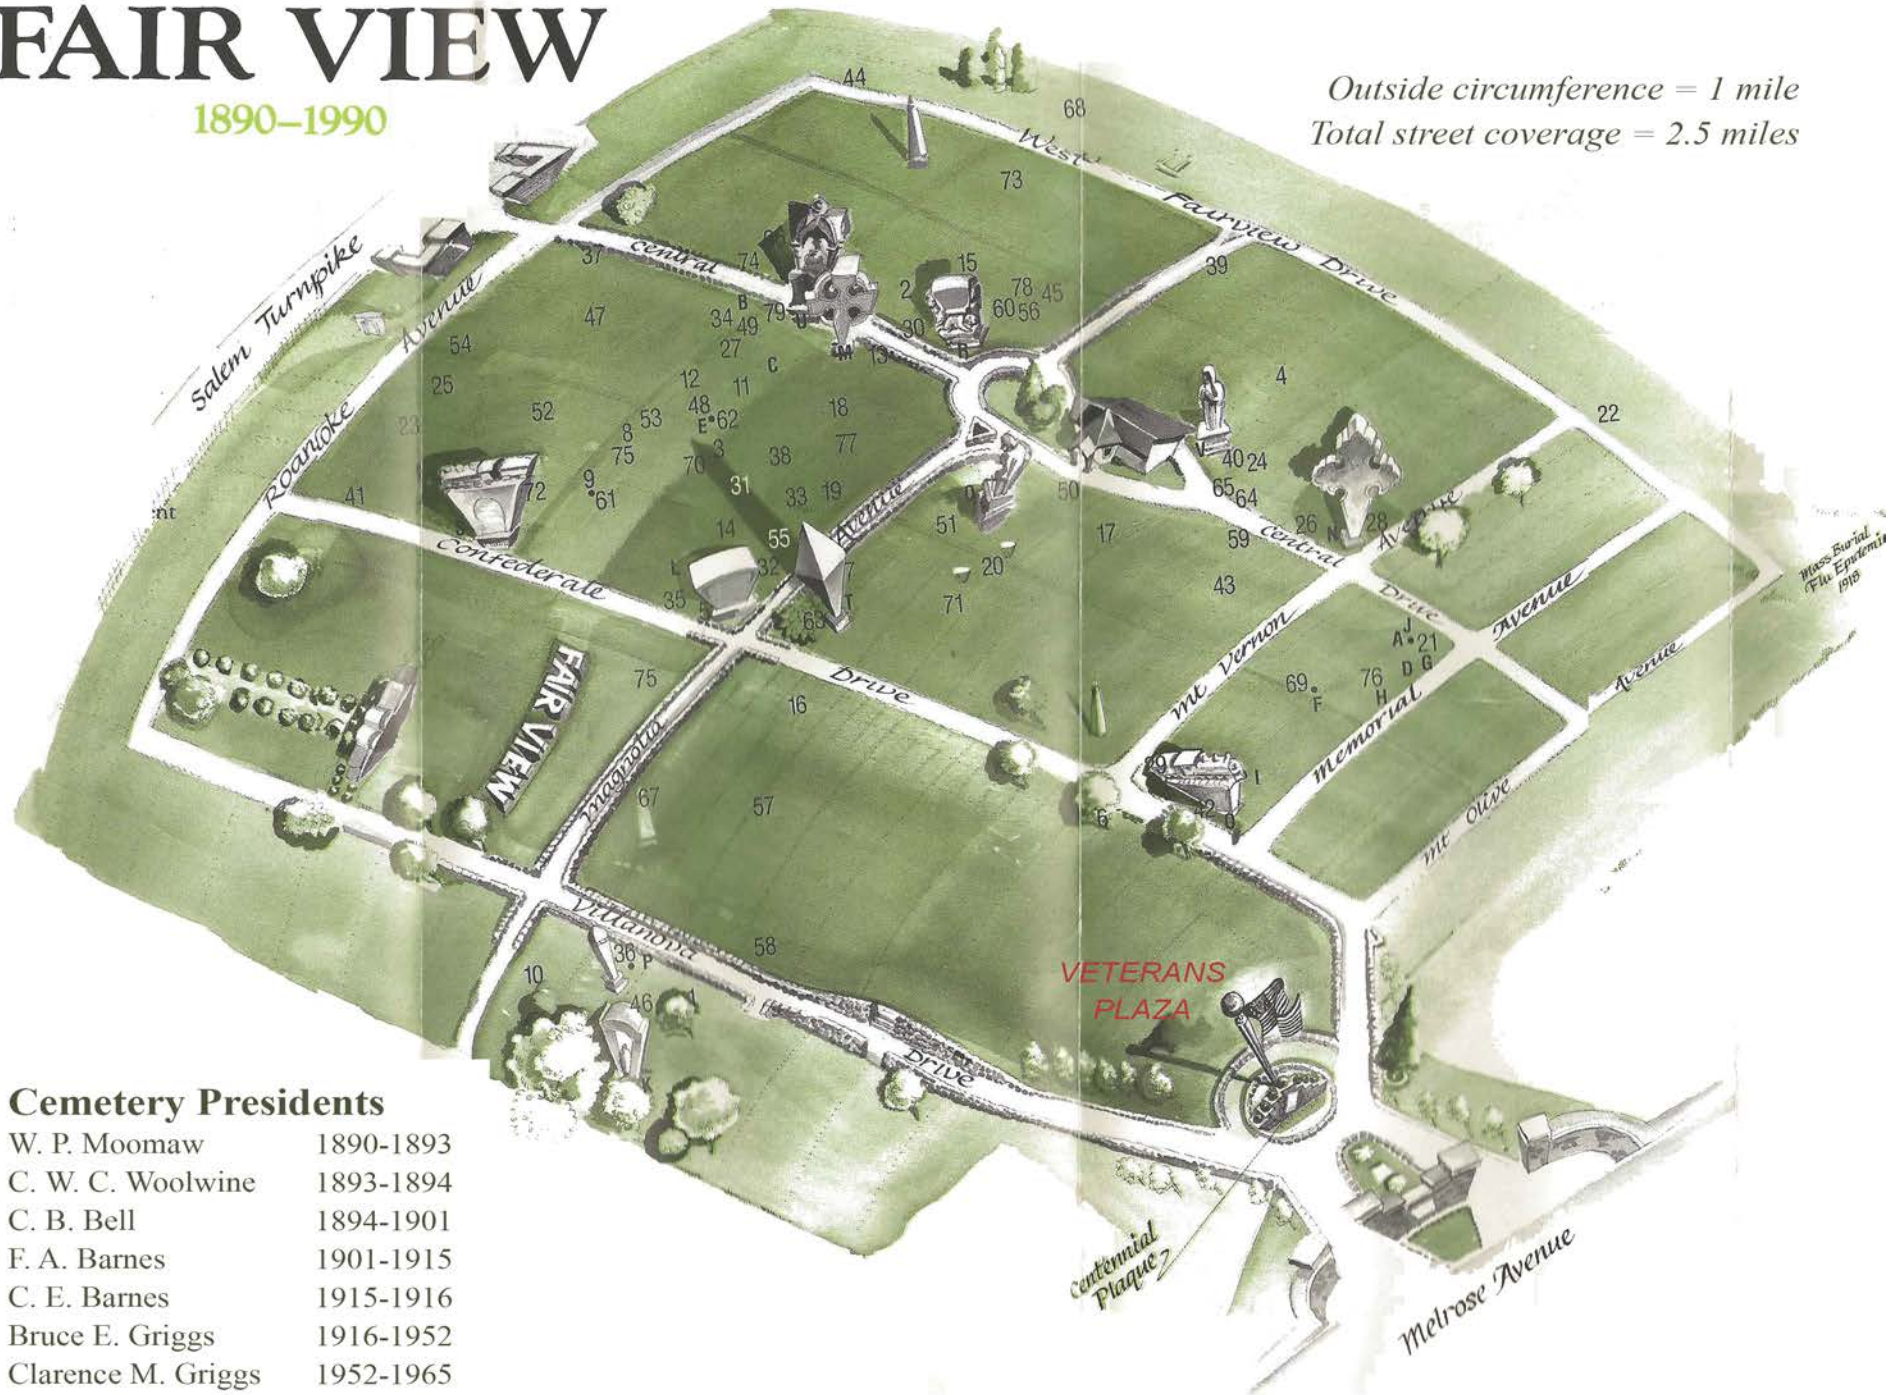

# FAIR VIEW

1890-1990

Outside circumference = 1 mile  
Total street coverage = 2.5 miles

# FAIR VIEW

1890-1990