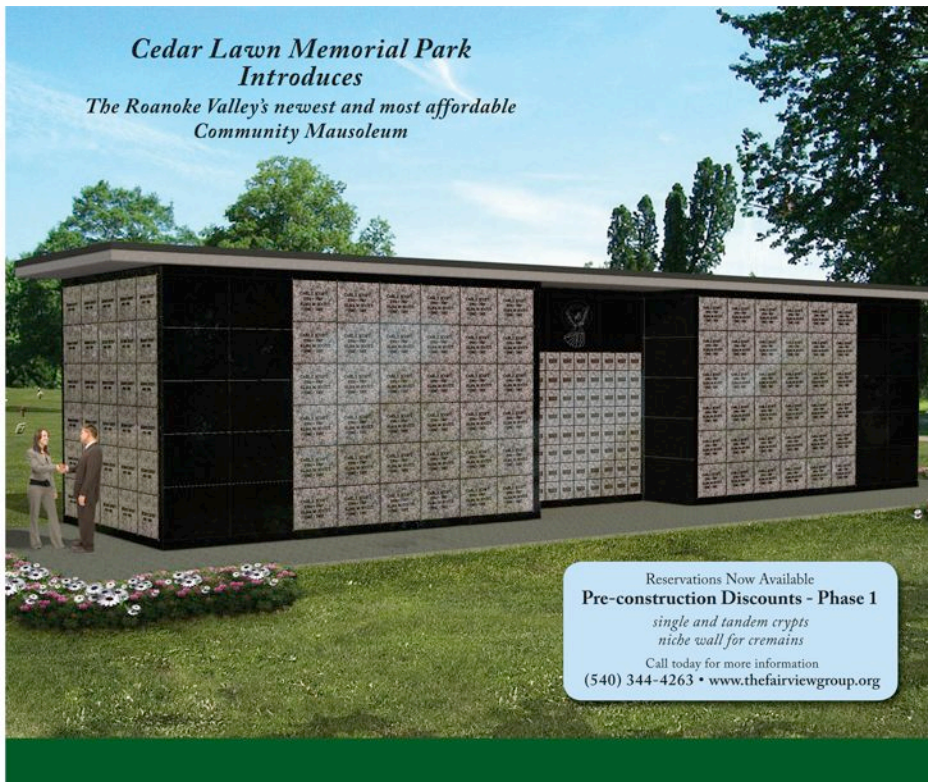

*Cedar Lawn Memorial Park
Introduces
The Roanoke Valley's newest and most affordable
Community Mausoleum*

Reservations Now Available
Pre-construction Discounts - Phase 1
*single and tandem crypts
niche wall for cremains*
Call today for more information
(540) 344-4263 • www.thefairviewgroup.org

Above ground burial is *more affordable than ever* with the introduction of Roanoke's Newest Mausoleum at Cedar Lawn Memorial Park.

Mausoleum entombment is a clean, dry and ventilated form of burial. Through today's modern construction techniques, the advantages of mausoleum entombment are affordable to all.

Crypts starting at
\$3,590

Cremation Niches starting at
\$500

Limited Availability
Interest Free Financing

The FairView Group has been serving the Roanoke Valley since 1890. Locally owned and operated, our group is a full service perpetual care cemetery offering above ground entombment, ground burial and cremation options for memorializing your loved ones.